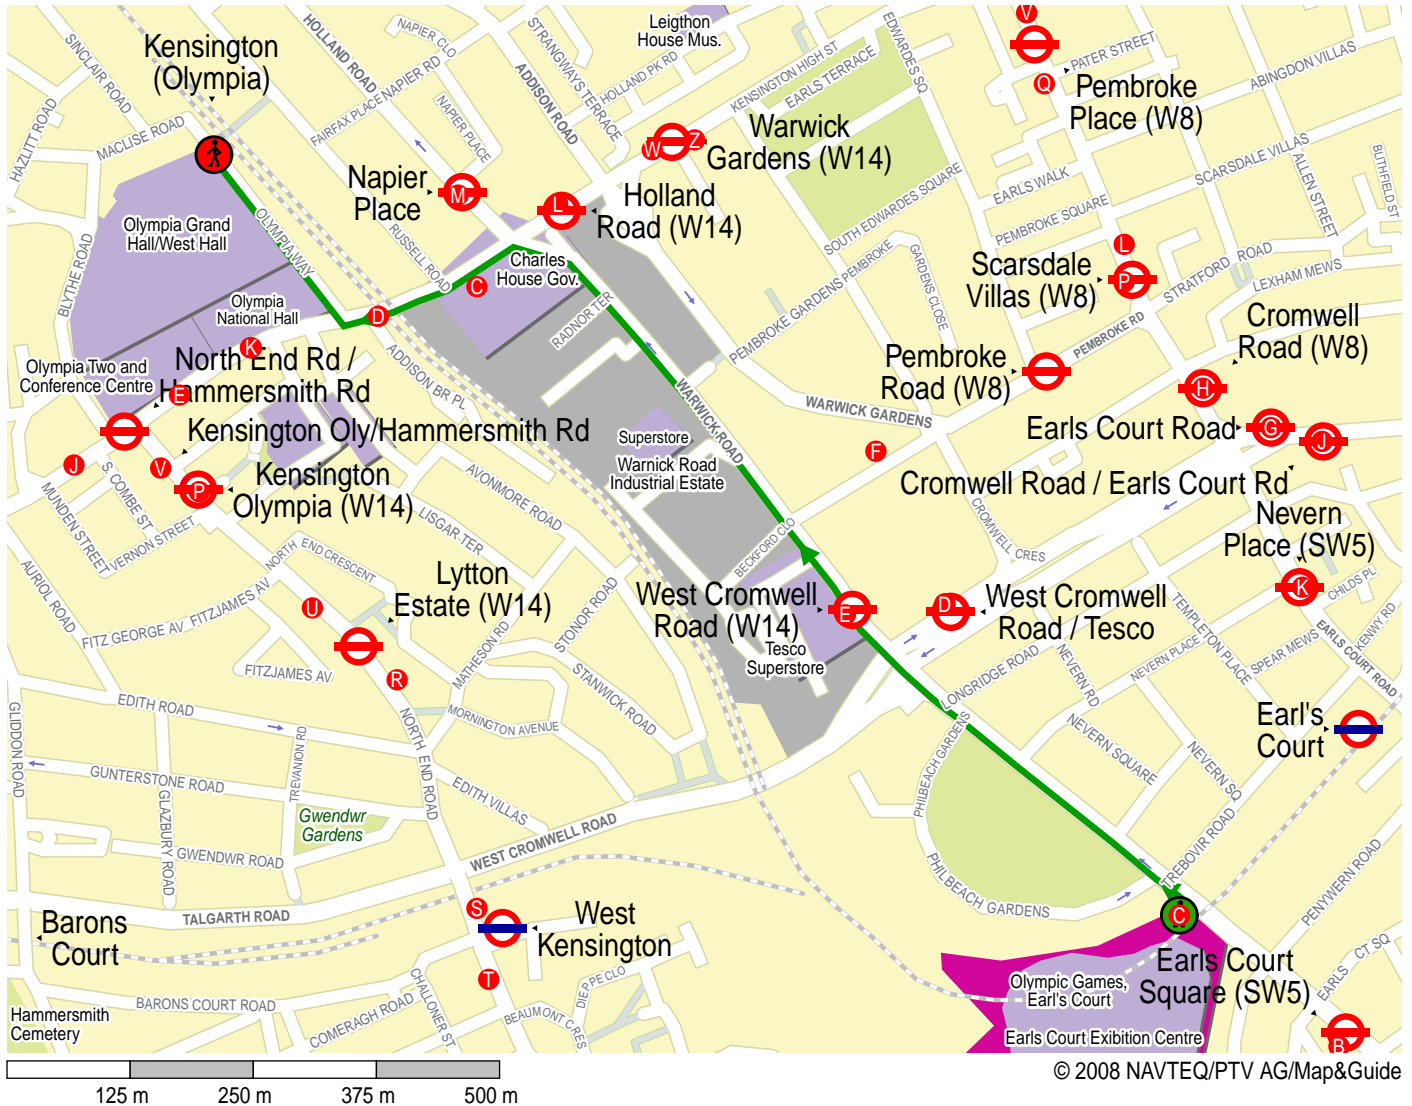

Suggested path from Earl's Court to Olympia Way.

— Footpath
 Departure with walk
 Arrival with footpath
 Bus
 Underground

1.	From Earl's Court.		
2.	Warwick Road	1.0 km	1.0 km
3.	Turn Left Into Kensington High Street	160 m	1.1 km
4.	Straight Up Hammersmith Road	30 m	1.2 km
5.	Turn Right Into Olympia Way	210 m	1.4 km
6.	Arrive at Olympia Way.		