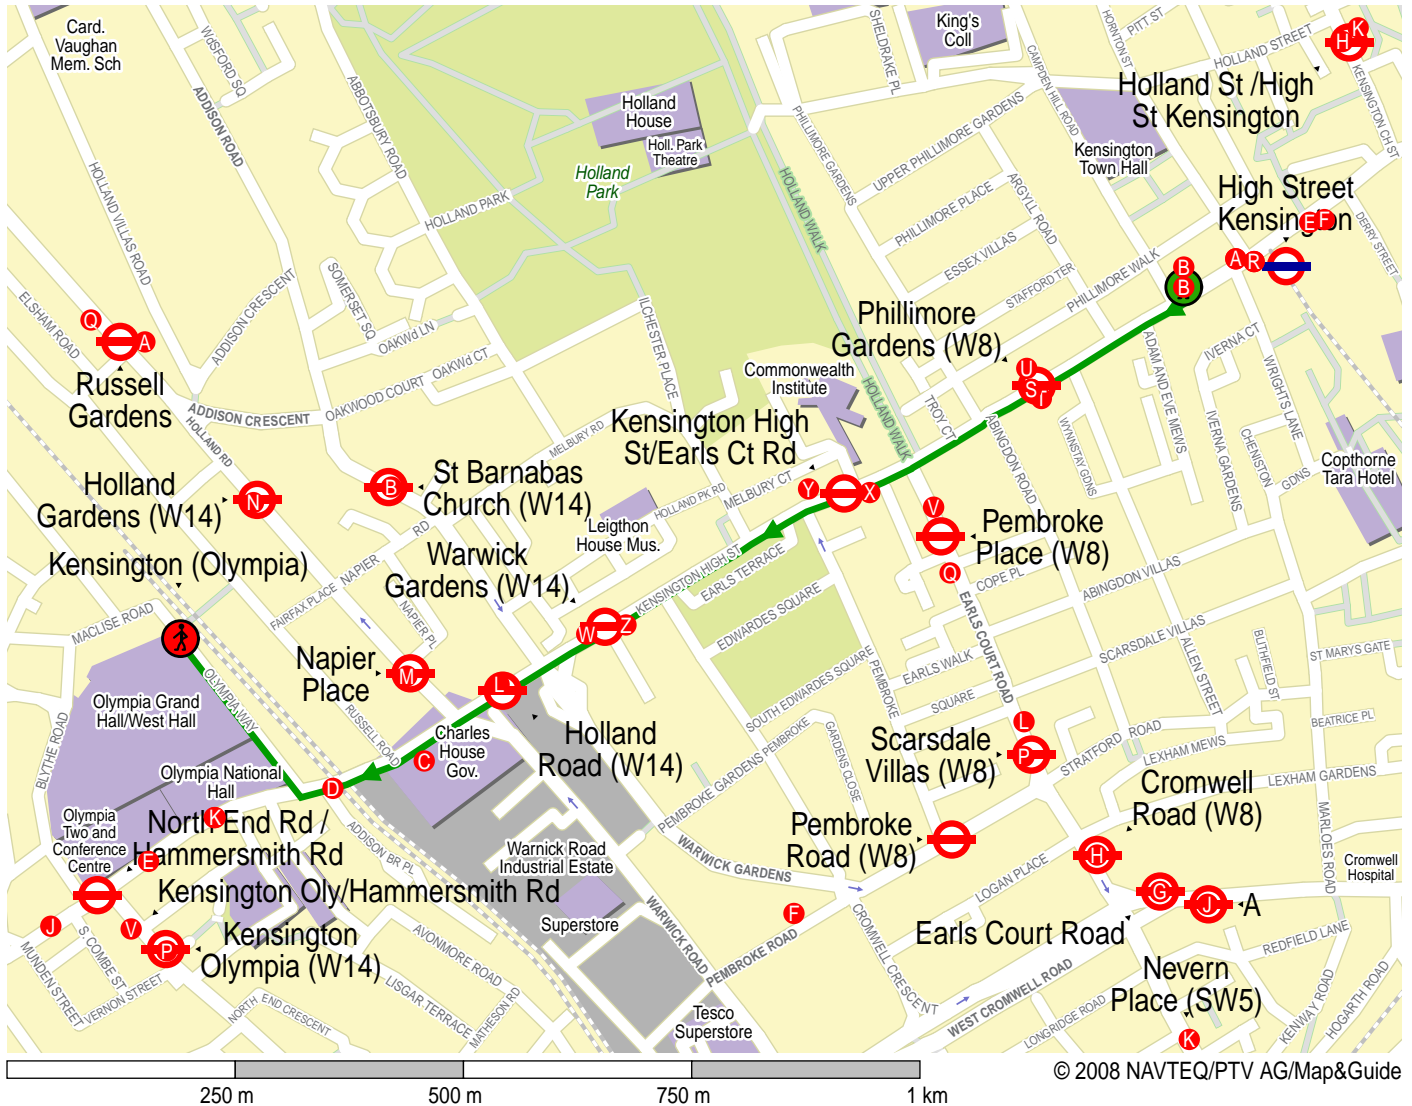

Suggested path from High Street Kensington Station to Olympia Way.

— Footpath
 Departure with walk
 Arrival with footpath
 Bus
 Underground

A = Cromwell Road / Earls Court Rd

1.	From High Street Kensington Station.		
2.	Kensington High Street	1.1 km	1.1 km
3.	↑ Straight Up Hammersmith Road	30 m	1.1 km
4.	↗ Turn Right Into Olympia Way	210 m	1.3 km
5.	Arrive at Olympia Way.		