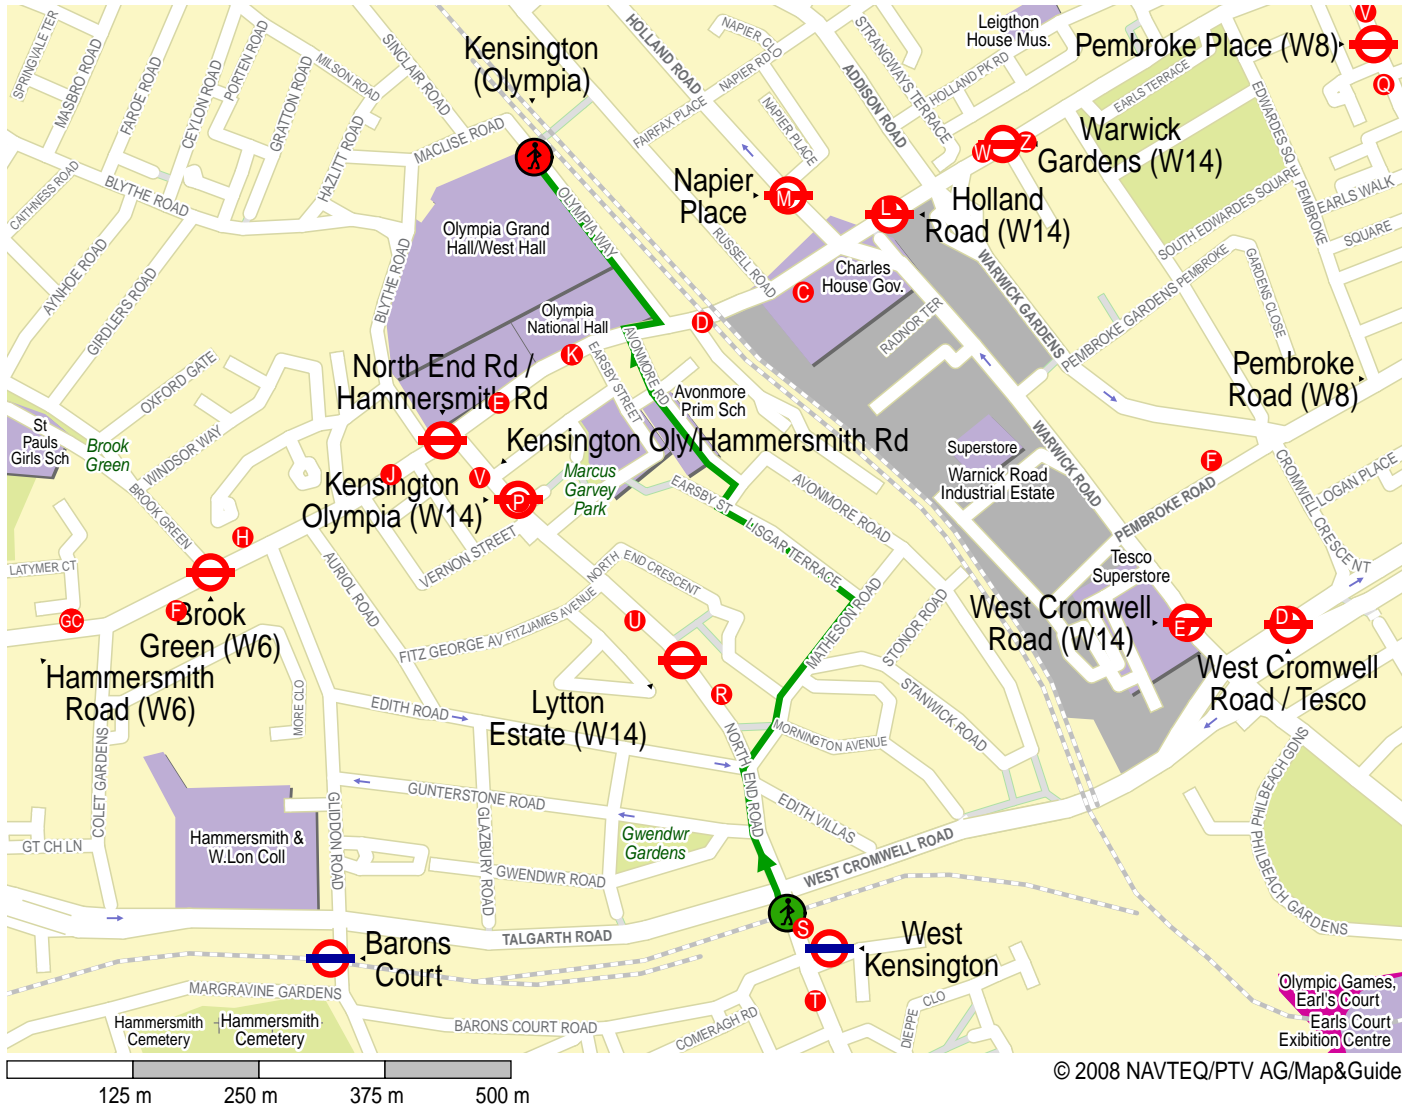

Suggested path from West Kensington to Olympia Way.

— Footpath
 Departure with walk
 Arrival with footpath
 Bus
 Underground

1.	From West Kensington.		
2.	North End Road	130 m	130 m
3.	Turn Right Into North End Crescent	80 m	210 m
4.	Turn Right Into Matheson Road	120 m	330 m
5.	Turn Left Into Lisgar Terrace	160 m	490 m
6.	Turn Right Into Avonmore Road	220 m	0.7 km
7.	Turn Right Into Hammersmith Road	40 m	0.8 km
8.	Turn Left Into Olympia Way	210 m	1.0 km
9.	Arrive at Olympia Way.		